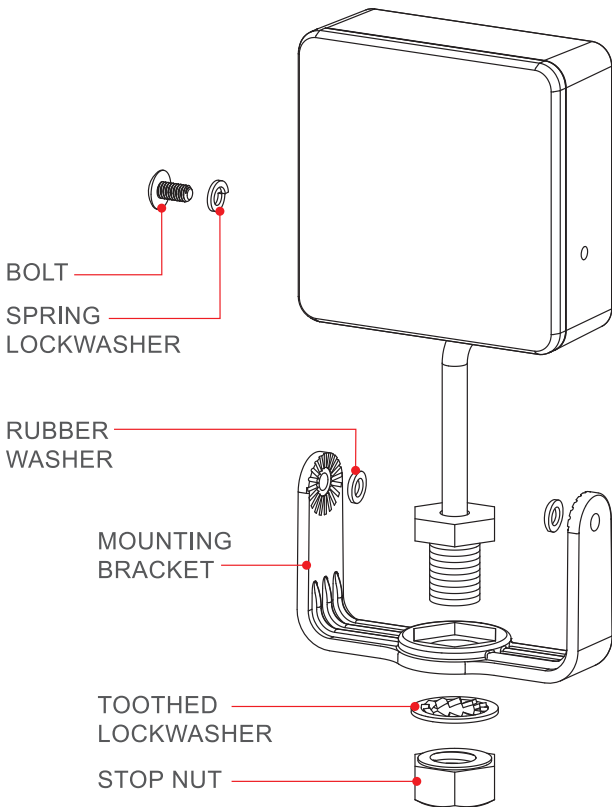

Installation Instructions

1492136 LED Flood Light

4 LEDs, 12-24 Volts, 0.6 Amps

WARNING

Do not look directly into LEDs.

NOTE: Peel protective film off the lens before use.

RED WIRE: To + VDC

BLACK WIRE: To Chassis Ground (-)