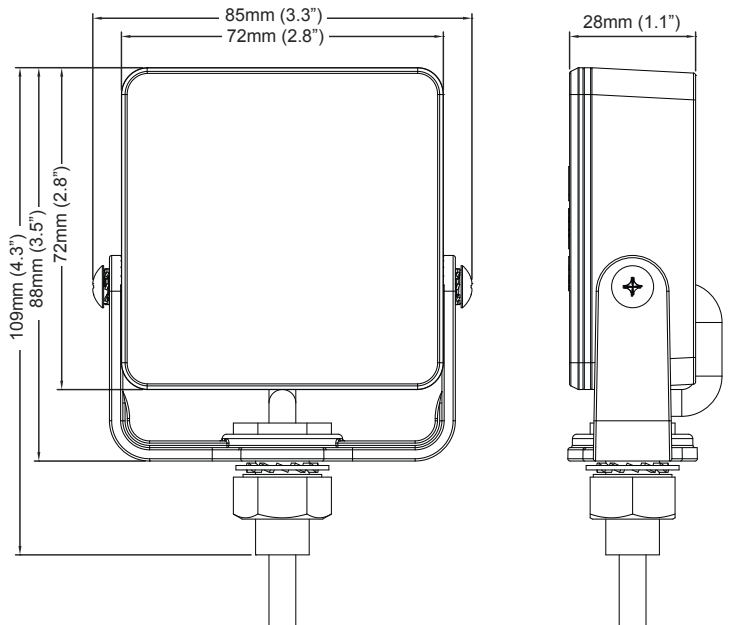

Installation Instructions

1492136 LED Flood Light

4 LEDs, 12-24 Volts, 0.6 Amps

WARNING

Do not look directly into LEDs.

NOTE: Peel protective film off the lens before use.

RED WIRE: To + VDC

BLACK WIRE: To Chassis Ground (-)