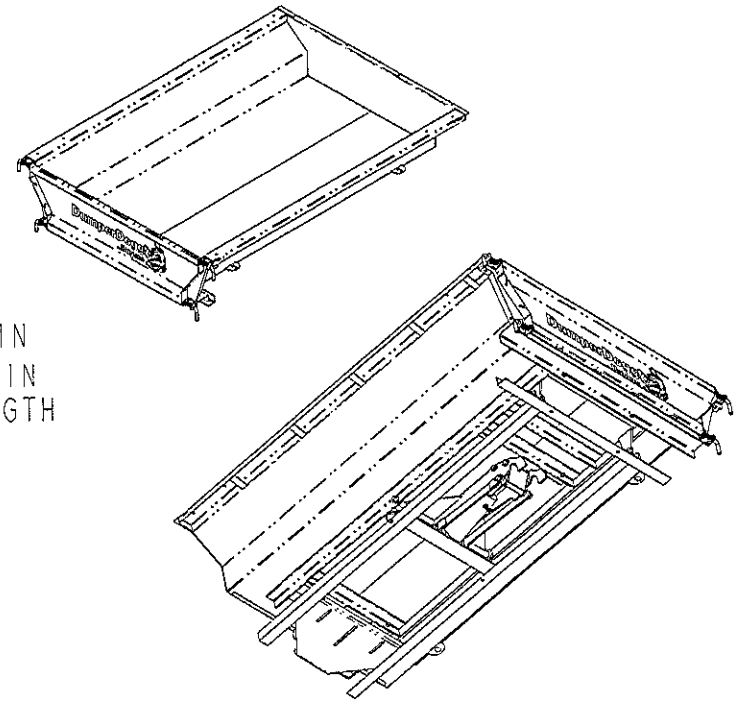

Overall width: 72" Body -- 76" Handles

6 FT AND 8 FT
STEEL AND STAINLESS STEEL