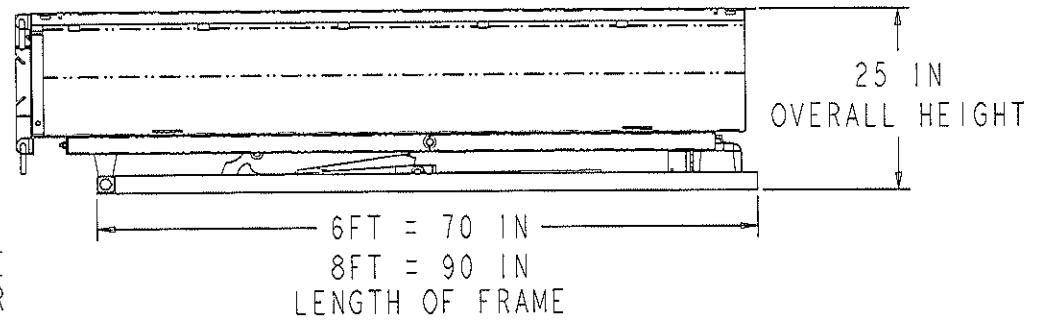

Overall width: 72" Body -- 76" Handles

6 FT AND 8 FT
STEEL AND STAINLESS STEEL