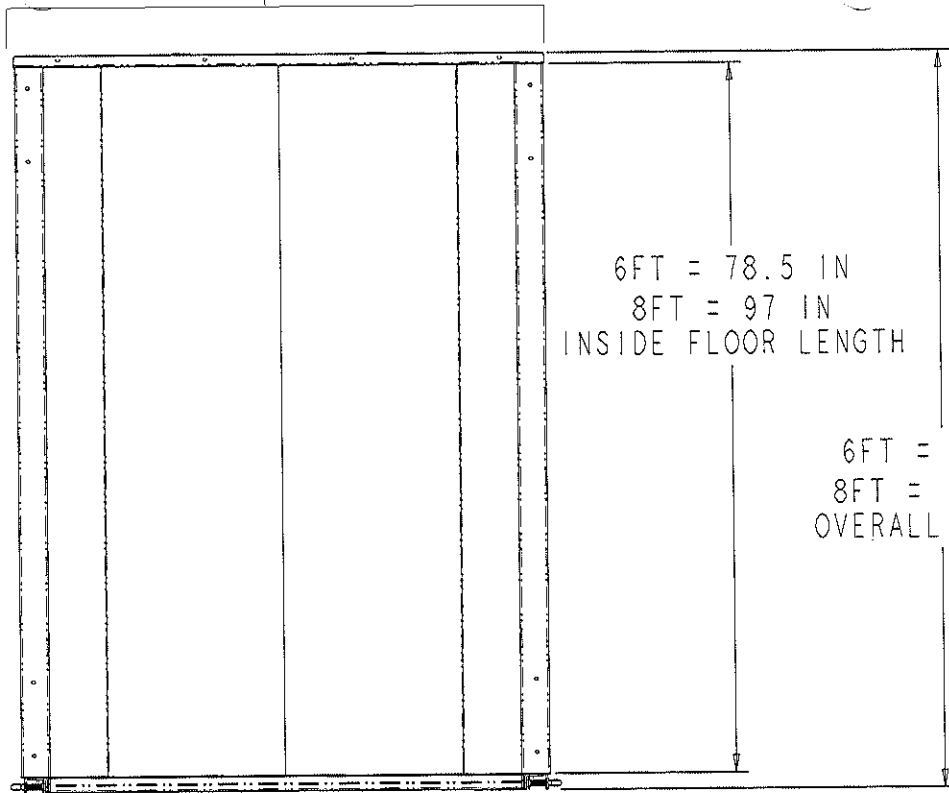

Overall width: 72" Body -- 76" Handles

6 FT AND 8 FT
STEEL AND STAINLESS STEEL