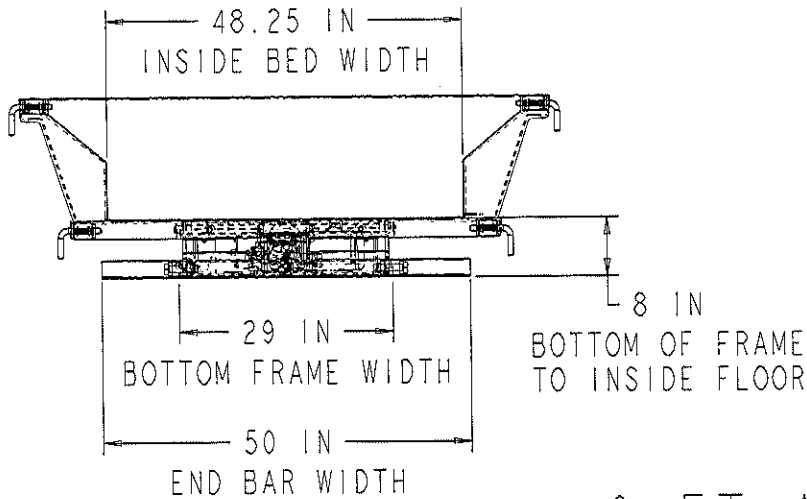

Overall width: 72" Body -- 76" Handles

6 FT AND 8 FT
STEEL AND STAINLESS STEEL